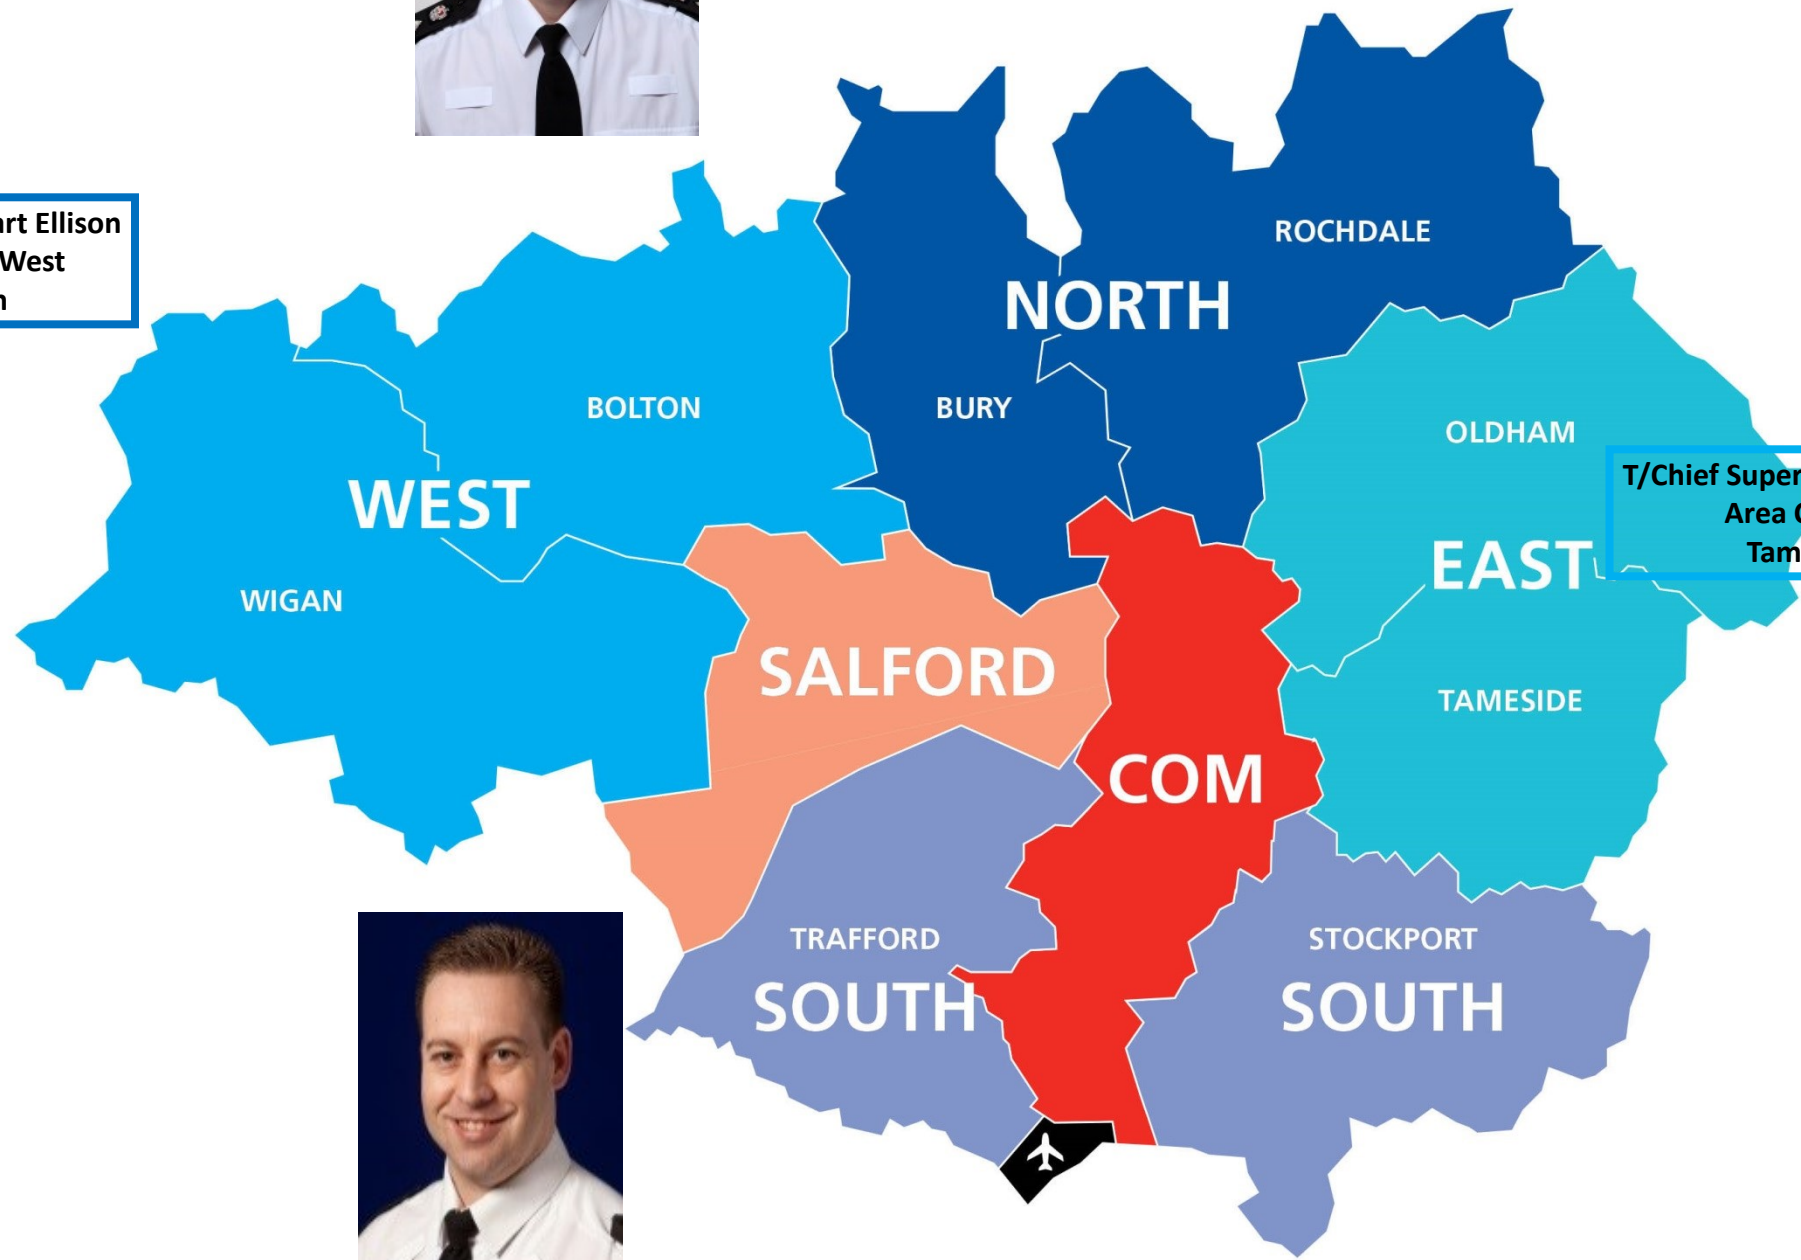

Chief Superintendent Stuart Ellison
Area Commander for West
Wigan and Bolton

Chief Superintendent Chris Allsop
Area Commander for North
Rochdale and Bury

T/Chief Superintendent Rachael Harrison
Area Commander for East
Tameside and Oldham

Chief Superintendent Shaun Donnellan
Commander for Salford

Chief Superintendent Paul Savill
Commander for City of Manchester

T/Chief Superintendent Andy Sidebotham
Commander for South
Stockport and Trafford